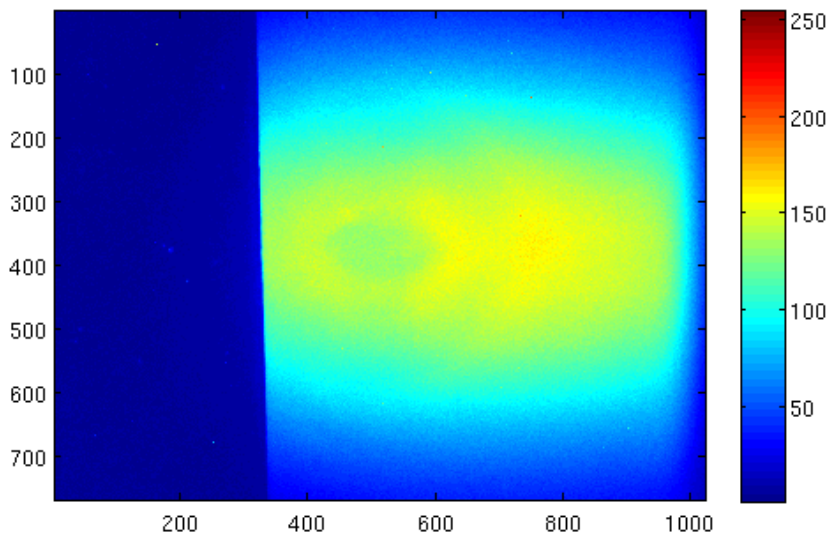

# Degradation of Prelude Scintillator Screens

L. Bobb

Prelude 420: 17th Feb 2016 (New): P2 knife edge

Prelude 420: 19th April 2016 (2 months old): P2 knife edge

Prelude 420: 18th Nov 2016 (9 months old): P2 knife edge

Prelude 420: 23th Nov 2016 (9 months old): New screen position: P2 knife edge