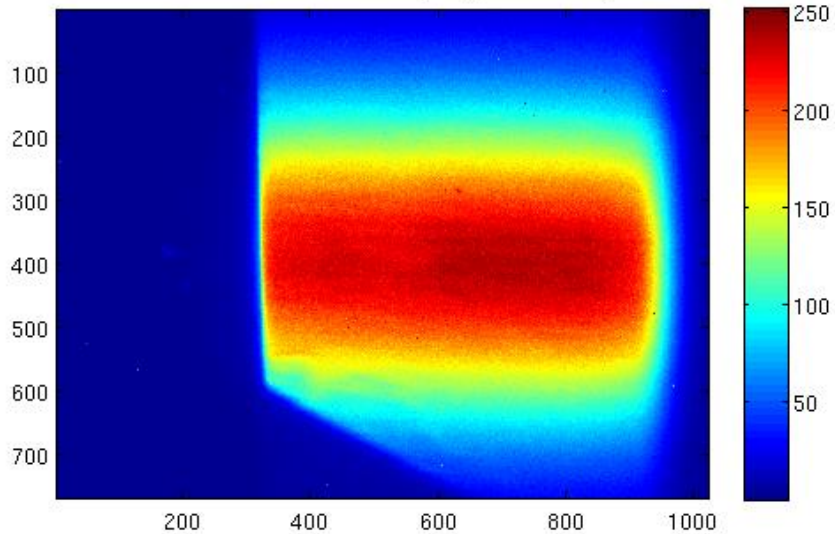

# Degradation of Prelude Scintillator Screens

L. Bobb

Prelude 420: 17th Feb 2016 (New): P2 knife edge

Prelude 420: 19th April 2016 (2 months old): P2 knife edge

Prelude 420: 18th Nov 2016 (9 months old): P2 knife edge

Prelude 420: 23th Nov 2016 (9 months old): New screen position: P2 knife edge