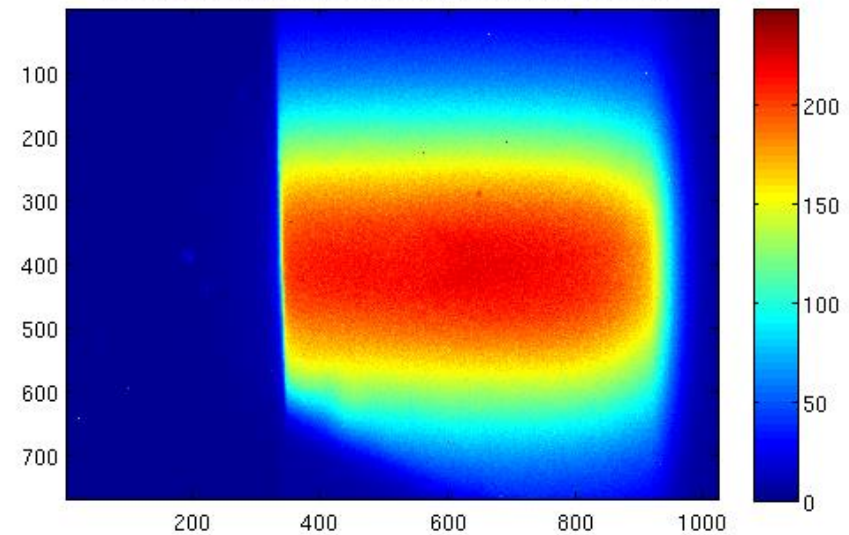

# Degradation of Prelude Scintillator Screens

L. Bobb

Prelude 420: 17th Feb 2016 (New): P2 knife edge

Prelude 420: 19th April 2016 (2 months old): P2 knife edge

Prelude 420: 18th Nov 2016 (9 months old): P2 knife edge

Prelude 420: 23th Nov 2016 (9 months old): New screen position: P2 knife edge