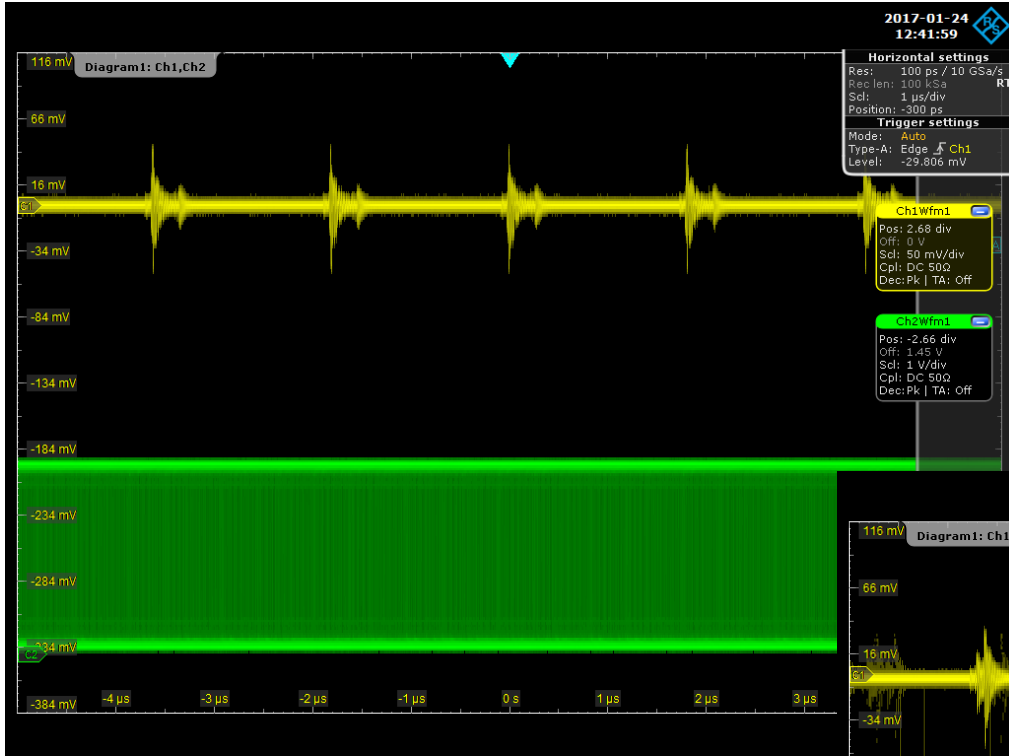

Aging of the Fill Pattern Monitor Sensor

L. Bobb

Cabin Lights OFF

Channel	Parameter
1	PICO-01 output
2	SR turn freq (534 kHz)

Cabin Lights ON

Cooled hybrid photomultiplier assembly from PicoQuant