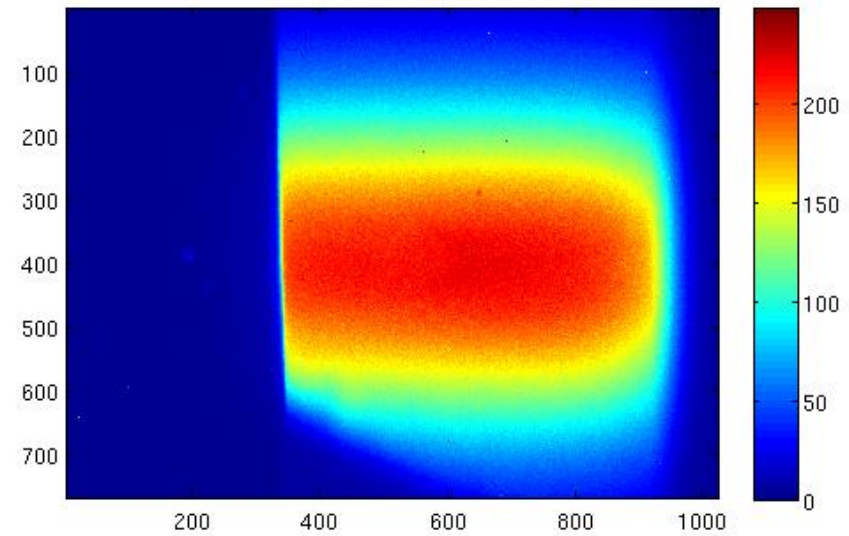

# Degradation of Prelude Scintillator Screens

L. Bobb

Prelude 420: 17th Feb 2016 (New): P2 knife edge

Prelude 420: 19th April 2016 (2 months old): P2 knife edge

Prelude 420: 18th Nov 2016 (9 months old): P2 knife edge

Prelude 420: 23th Nov 2016 (9 months old): New screen position: P2 knife edge