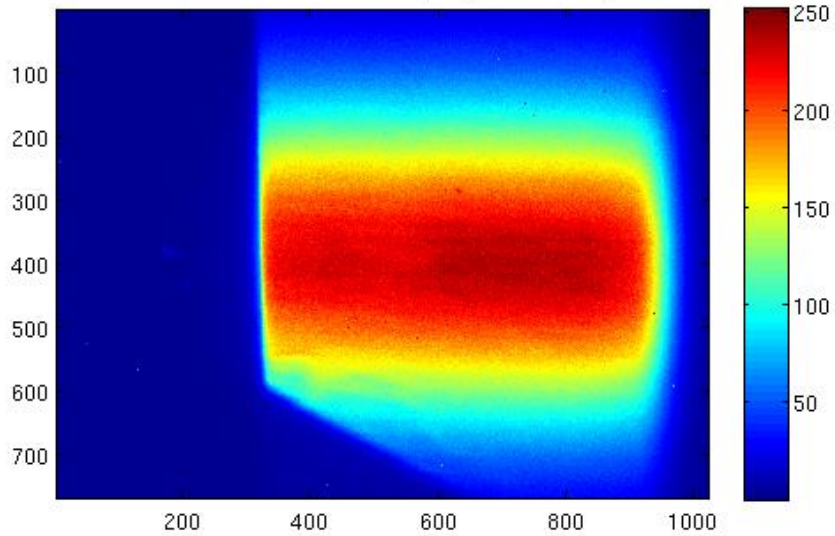

# Degradation of Prelude Scintillator Screens

L. Bobb

Prelude 420: 17th Feb 2016 (New): P2 knife edge

Prelude 420: 19th April 2016 (2 months old): P2 knife edge

Prelude 420: 18th Nov 2016 (9 months old): P2 knife edge

Prelude 420: 23th Nov 2016 (9 months old): New screen position: P2 knife edge