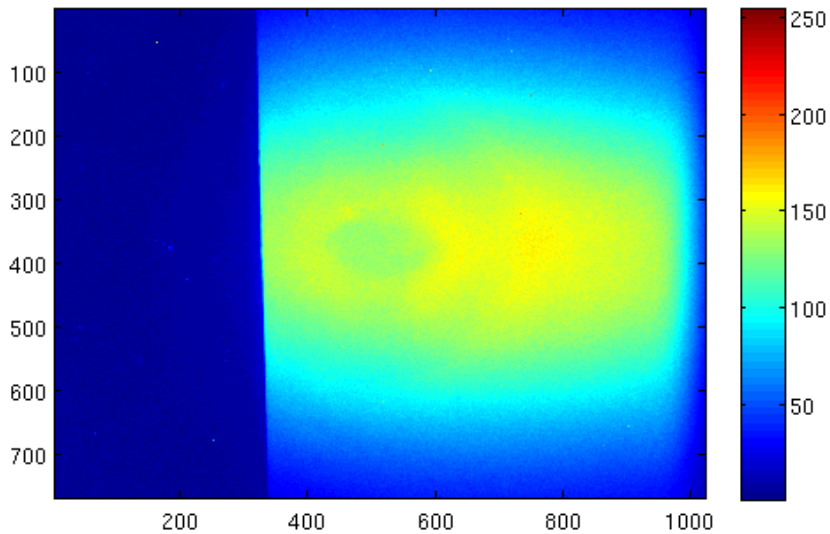

# Degradation of Prelude Scintillator Screens

L. Bobb

Prelude 420: 17th Feb 2016 (New): P2 knife edge

Prelude 420: 19th April 2016 (2 months old): P2 knife edge

Prelude 420: 18th Nov 2016 (9 months old): P2 knife edge

Prelude 420: 23th Nov 2016 (9 months old): New screen position: P2 knife edge