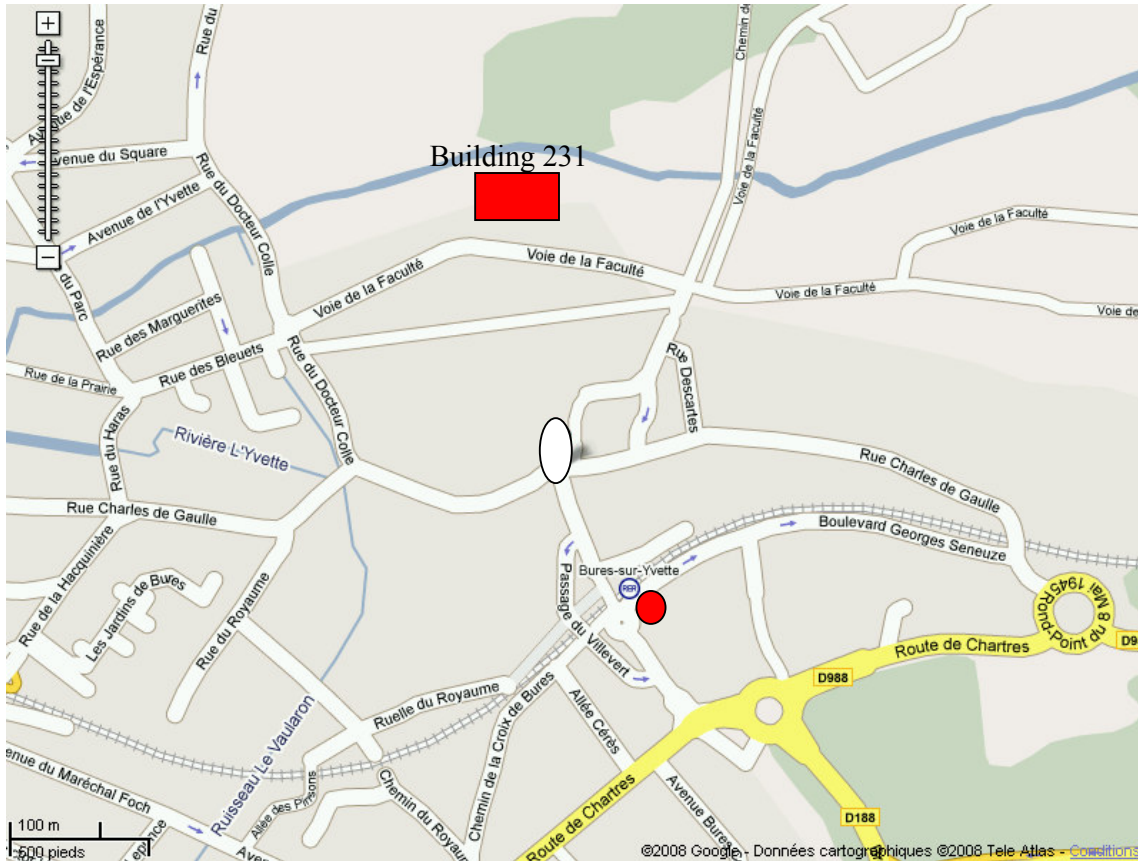

Bus time schedule

Thanks to be on time!

There is only one departure-time on the morning and on the evening

A bus is specially booked to pick you up:

- every morning to go to SOLEIL,
- every evening to go back to Bures/Yvette.

On the morning:

Departure* 8:30 a.m sharp

On the evening:

Departure** 9:00 p.m

*Except on Wednesday 2nd: bus departure from Bures/Yvette at 8:15 sharp! (Near building 231)

** Except on Thursday 3rd: return after the social dinner around 0:30

In the evening at SOLEIL, before taking the bus, make sure about the destination by checking the poster or by asking the bus driver.